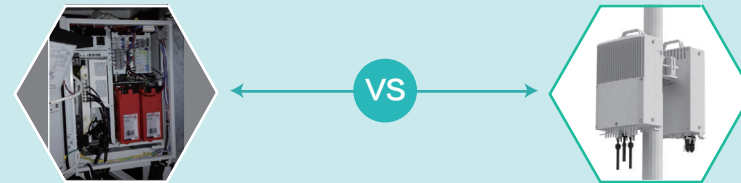

Cabinet Site system vs Integrated site solution