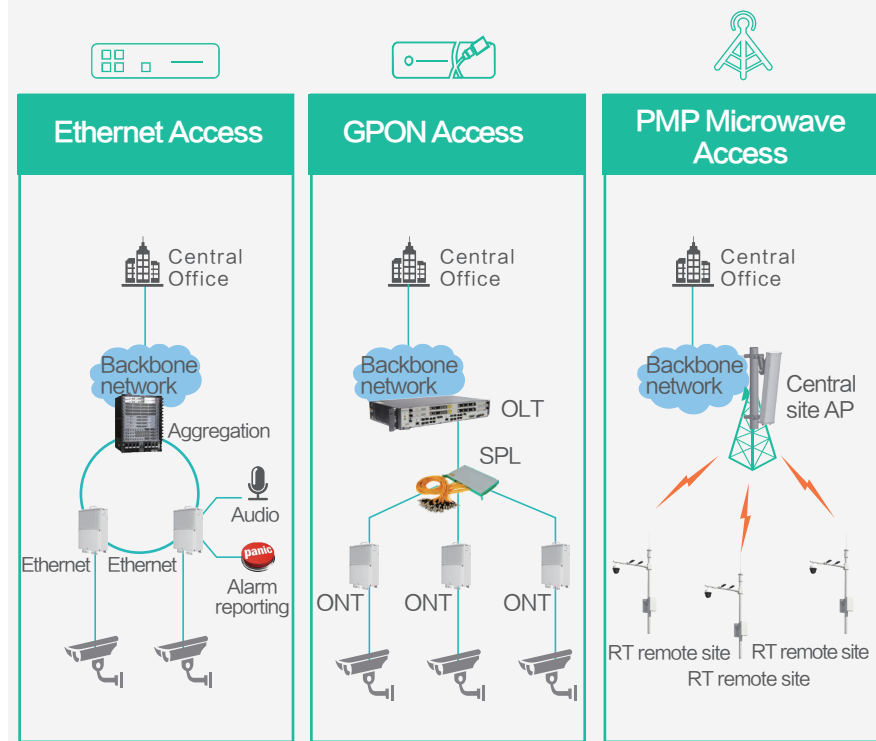

Features and Value

- **Simple**
  - Power & multi-transmission, all-in-one design
  - Small and light, pre-loaded lines
  - One-stop delivery, quick deployment
- **Reliable**
  - Anywhere, IP65 high protection rating
  - -40°C~+55°C, integrated surge protection
  - Always on-line, wireline & wireless protection
- **Intelligent**
  - Unified eSight NMS, visible and efficient
  - On-site mobile APP, say bye to climb
  - Secured device anti-theft mechanism.

Supports multi transmission modes for kinds of scenarios deployment.