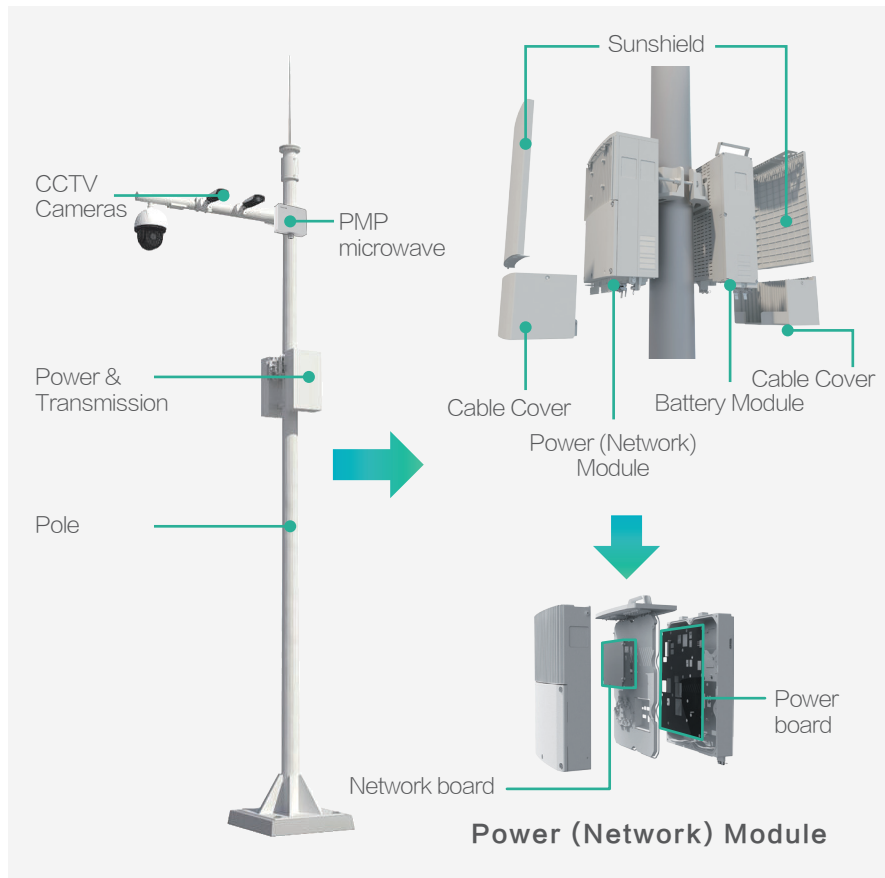

Leading New ICT Transforming, Make the City Smarter

PowerCube 500 integrated video site solution highly integrates network functions (such as Ethernet, GPON and Microwave) and power systems. It is widely used in Safe City or Smart City constructions, to build video sites at all kinds of scenarios. This solution adopts modular and integrated design, supports multiple transmission modes, and configures lithium-ion battery and unified OSS. All these benefits ease massive deployment of video sites, deliver more reliable performance, and provide more intelligent management.

Scenario 2

Grid+Solar solution,
used in public place,
important building, floating
population center.

Scenario 3

Pure Solar solution,
used in park, highway, forest,
national border and so on.

PowerCube 500 Introduction

Features and Value

- Simple**
 - Power & multi-transmission, all-in-one design
 - Small and light, pre-loaded lines
 - One-stop delivery, quick deployment
- Reliable**
 - Anywhere, IP65 high protection rating
 - 40°C~+55°C, integrated surge protection
 - Always on-line, wireline & wireless protection
- Intelligent**
 - Unified eSight NMS, visible and efficient
 - On-site mobile APP, say bye to climb
 - Secured device anti-theft mechanism.

Supports multi transmission modes for kinds of scenarios deployment.

Cabinet Site system vs Integrated site solution

- | Large | Small |
|------------------------------------|---|
| Cabinet power, large size | Modular design, volume reduced by 70% |
| Heavy | Light |
| Lead-acid battery, heavy weight | Lithium battery, weight decreases 50% |
| Complex | Simple |
| Multi-vendor, complex installation | Integrated, wiring terminal, quick installation |
| Difficult | Easy |
| Many devices, poor compatibility | Network built in, pre-test |