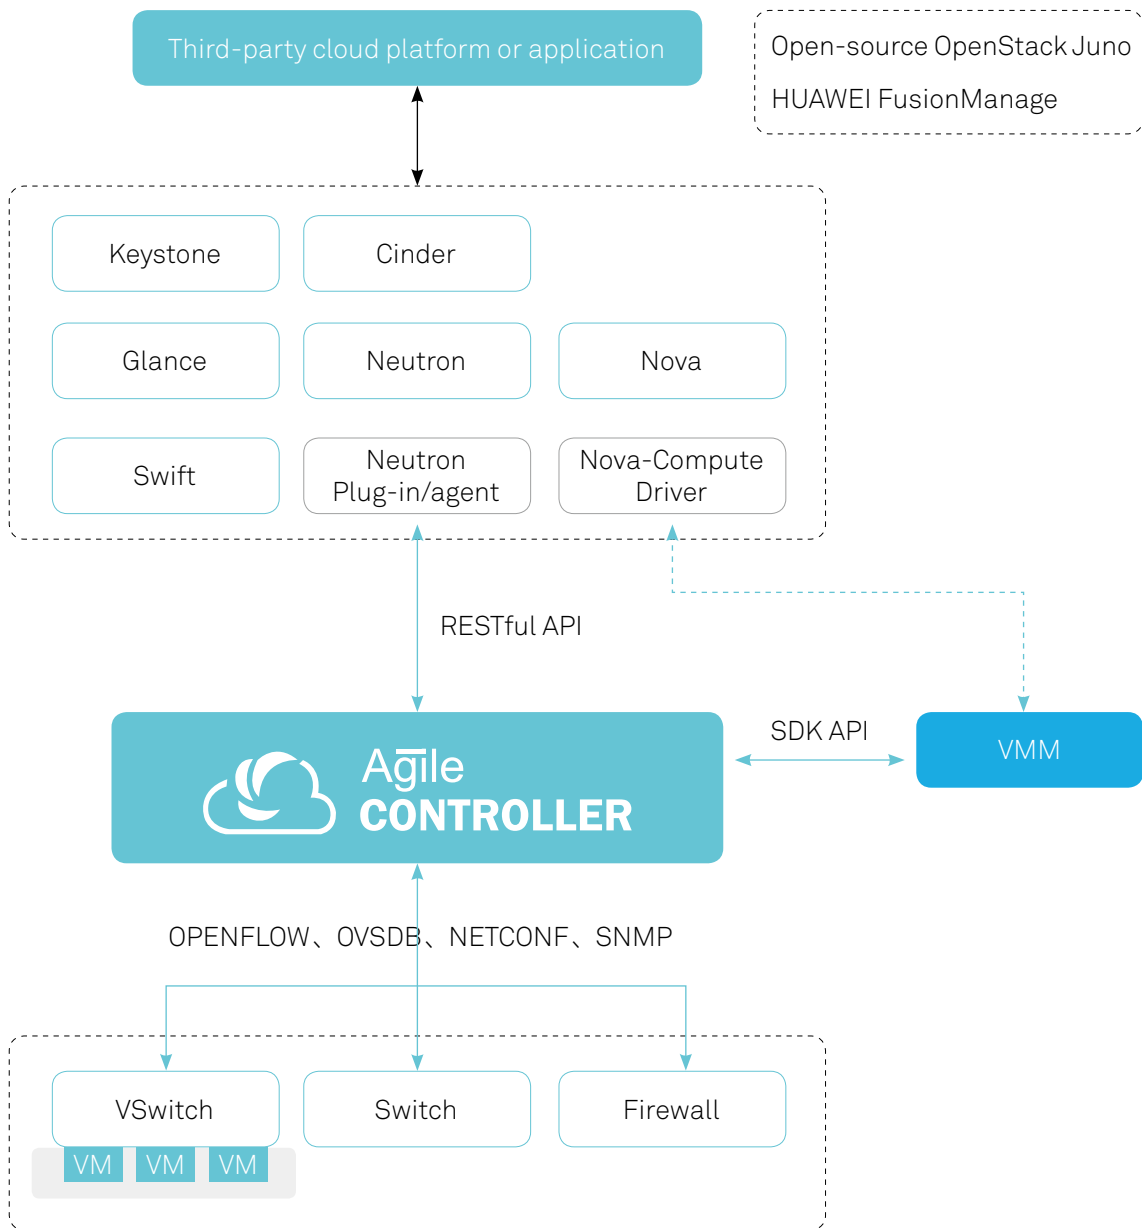

# Huawei Agile Controller For Data Center Networks Interface Supported

# Openness: Various Standard Interfaces

## Openness: Various Standard Interfaces

---

Protocol Type	Interface Type	Function
OpenFlow	Southbound interface	Standard interface for communication between the controller and the switch, used to deliver flow tables and send packets
NETCONF	Southbound interface	Network configuration protocol based on XML, used to deliver configurations and policies to network devices
OVSDB	Southbound interface	Management protocol used to manage and configure vSwitches
SNMP	Southbound interface	Traditional network management protocol, used to provide configuration management and alarm management functions
RESTful API	Northbound interface	Open interfaces, used to develop third-party software, and connect to a cloud platform.
SDK API	Southbound interface	Used to collaborate with a third-party computing platform