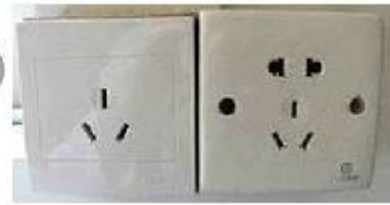

4.If use the PDU plug, please select C13 PDU power cable(C13 to C14 PDU plug, PDU extension cord ).

IEC plug

PDU-

plug for PDU

Wall

wall plug

Normal

#### ▪ 2.1.2 C13 wall plug power cord

1.Power Cable recommend Wall Plug and PDU Style, if the use condition is clear, it could select the Wall Plug or PDU Style.

2.2000W and below power supply use C13 power cable, PDU power cable is 12A in Japan, other countries is 10A; wall plug cable is 12A in Japan, other countries is 10A.